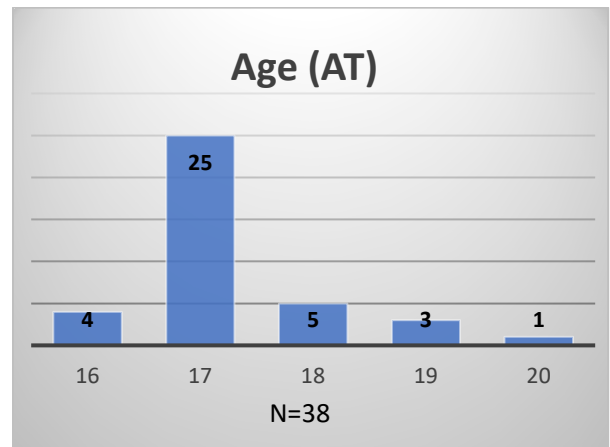

Daily Data Dashboard – March 22, 2023
Demographics for JTDC Population
Wednesday Morning Midnight Count

Total # of probation Involved youth¹: 1,138

¹ Probation Active: Any youth who is pending sentencing with an active social history, has been formally placed on probation or supervision with Cook County Juvenile Probation on the date of the report.

*Age, Gender and Race for Criminal Court population (N=1) is not represented in this report.

Data sources: cFive Supervisor – Probation Population and RMIS – JTDC Population

Daily Data Dashboard – March 22, 2023
Demographics for JTDC Population
Wednesday Morning Midnight Count