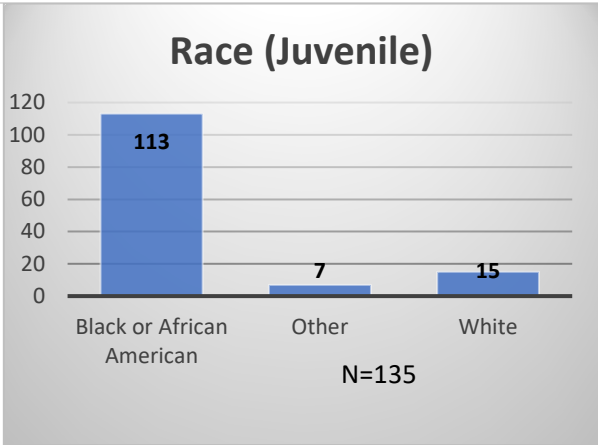

Daily Data Dashboard – March 22, 2023
Demographics for JTDC Population
Wednesday Morning Midnight Count

Total # of probation Involved youth¹: 1,138

¹ Probation Active: Any youth who is pending sentencing with an active social history, has been formally placed on probation or supervision with Cook County Juvenile Probation on the date of the report.

*Age, Gender and Race for Criminal Court population (N=1) is not represented in this report.

Data sources: cFive Supervisor – Probation Population and RMIS – JTDC Population

Daily Data Dashboard – March 22, 2023
Demographics for JTDC Population
Wednesday Morning Midnight Count