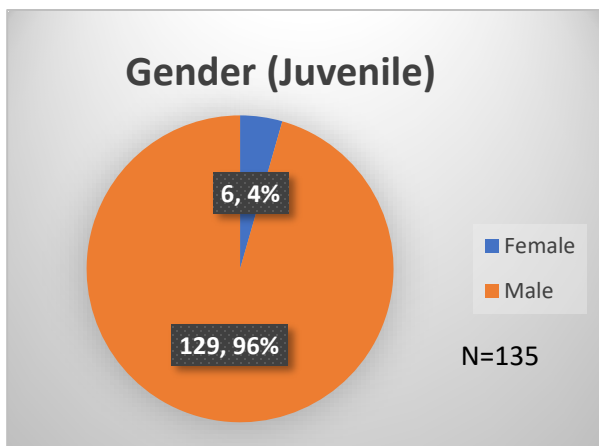

Daily Data Dashboard – March 22, 2023
Demographics for JTDC Population
Wednesday Morning Midnight Count

Total # of probation Involved youth¹: 1,138

¹ Probation Active: Any youth who is pending sentencing with an active social history, has been formally placed on probation or supervision with Cook County Juvenile Probation on the date of the report.

*Age, Gender and Race for Criminal Court population (N=1) is not represented in this report.

Data sources: cFive Supervisor – Probation Population and RMIS – JTDC Population

Daily Data Dashboard – March 22, 2023
Demographics for JTDC Population
Wednesday Morning Midnight Count