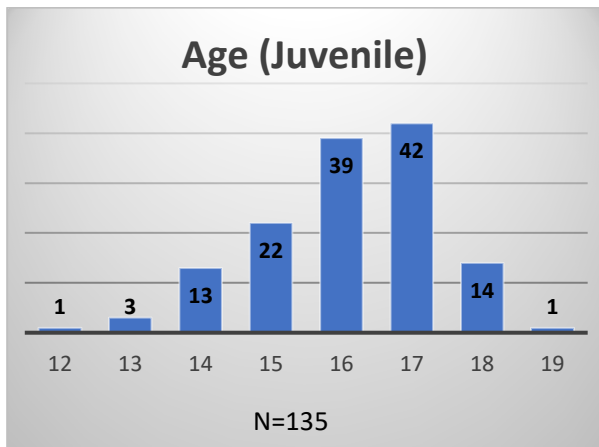

Daily Data Dashboard – March 22, 2023
Demographics for JTDC Population
Wednesday Morning Midnight Count

Total # of probation Involved youth¹: 1,138

¹ Probation Active: Any youth who is pending sentencing with an active social history, has been formally placed on probation or supervision with Cook County Juvenile Probation on the date of the report.

*Age, Gender and Race for Criminal Court population (N=1) is not represented in this report.

Data sources: cFive Supervisor – Probation Population and RMIS – JTDC Population

Daily Data Dashboard – March 22, 2023
Demographics for JTDC Population
Wednesday Morning Midnight Count