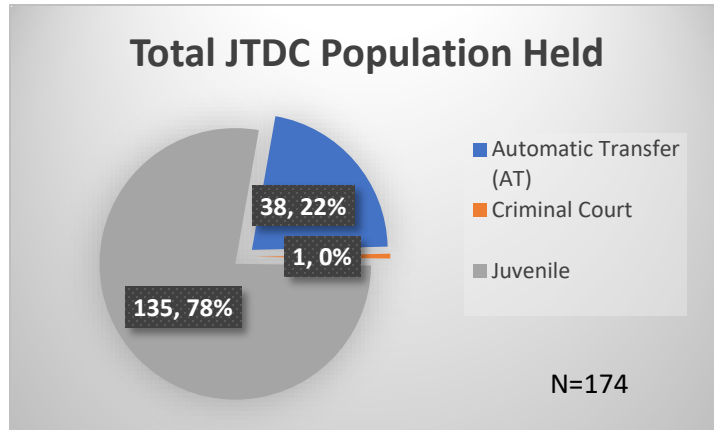

Daily Data Dashboard – March 22, 2023
Demographics for JTDC Population
Wednesday Morning Midnight Count

Total # of probation Involved youth¹: 1,138

¹ Probation Active: Any youth who is pending sentencing with an active social history, has been formally placed on probation or supervision with Cook County Juvenile Probation on the date of the report.

*Age, Gender and Race for Criminal Court population (N=1) is not represented in this report.

Data sources: cFive Supervisor – Probation Population and RMIS – JTDC Population

Daily Data Dashboard – March 22, 2023
Demographics for JTDC Population
Wednesday Morning Midnight Count