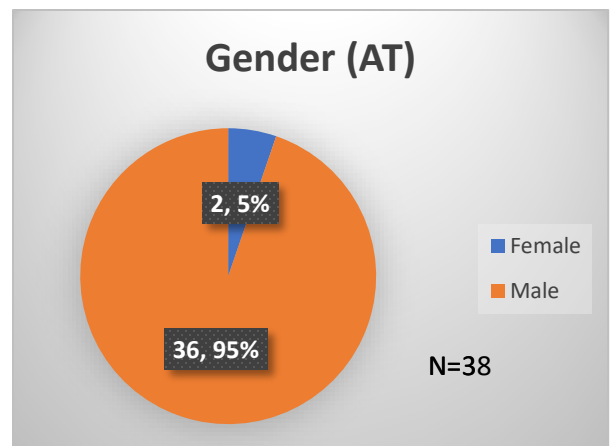

Daily Data Dashboard – March 22, 2023
Demographics for JTDC Population
Wednesday Morning Midnight Count

Total # of probation Involved youth¹: 1,138

¹ Probation Active: Any youth who is pending sentencing with an active social history, has been formally placed on probation or supervision with Cook County Juvenile Probation on the date of the report.

*Age, Gender and Race for Criminal Court population (N=1) is not represented in this report.

Data sources: cFive Supervisor – Probation Population and RMIS – JTDC Population

Daily Data Dashboard – March 22, 2023
Demographics for JTDC Population
Wednesday Morning Midnight Count