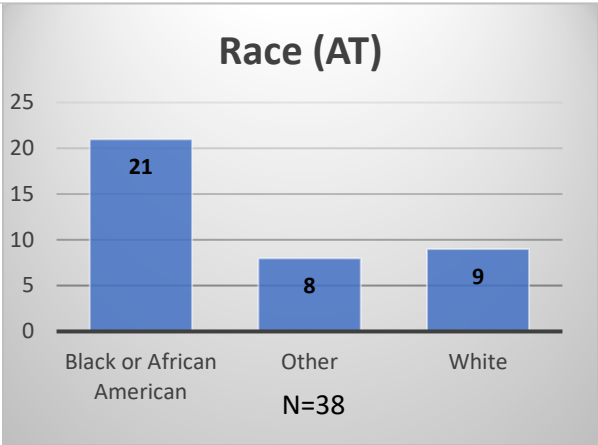

Daily Data Dashboard – March 22, 2023
Demographics for JTDC Population
Wednesday Morning Midnight Count

Total # of probation Involved youth¹: 1,138

¹ Probation Active: Any youth who is pending sentencing with an active social history, has been formally placed on probation or supervision with Cook County Juvenile Probation on the date of the report.

*Age, Gender and Race for Criminal Court population (N=1) is not represented in this report.

Data sources: cFive Supervisor – Probation Population and RMIS – JTDC Population

Daily Data Dashboard – March 22, 2023
Demographics for JTDC Population
Wednesday Morning Midnight Count